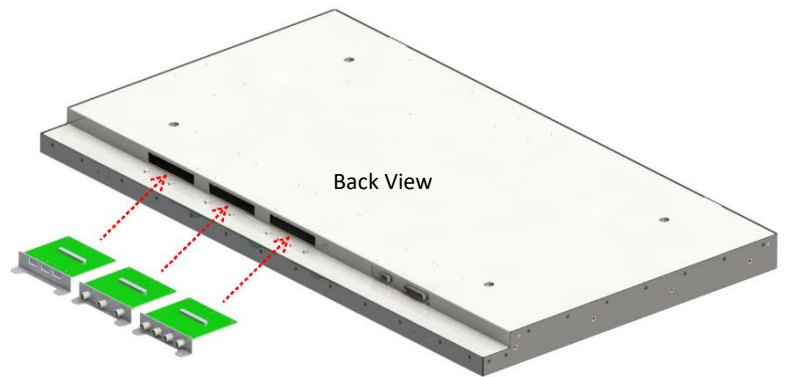

Front View

Back View

## Aircraft Cabin Systems Industry-Leading Modular-Monitor Design

Aircraft Cabin Systems new line of 4K Ultra High Definition (UHD) Modular Monitors support customizable input/output modules allowing for functionality with a wide variety of IFE systems.

- Integrate with your existing HD IFE system for a UHD viewing experience
- Supports upscaling:  
From standard 1080p HD to 4K UHD
- Various sizes from 27" – 75" monitors
- Standard modular input-modules include:  
HDMI / SDI (6G) / Component - Composite
- Customizable video / control ports also available
- Supports Variable Wide Frequency power input
- Monitor orientation: Mount from top or bottom
- Designed for bulkhead or credenza mounting
- Quiet, convection cooled system

<b>Available Video Inputs</b>	<b>Specifications</b>
<i>Dual HDMI</i>	Dual selectable inputs, available with HDMI 2.0, HDMI pass-through available
<i>Dual HD-SDI</i>	Dual selectable inputs, available at 6G speeds, SDI pass-through available
<i>DisplayPort</i>	1.3, 1.4*
<i>Composite/Component</i>	Composite: NTSC, PAL, SECAM
<i>Single Ethernet</i>	1000BaseT*
<i>Wireless Ethernet</i>	