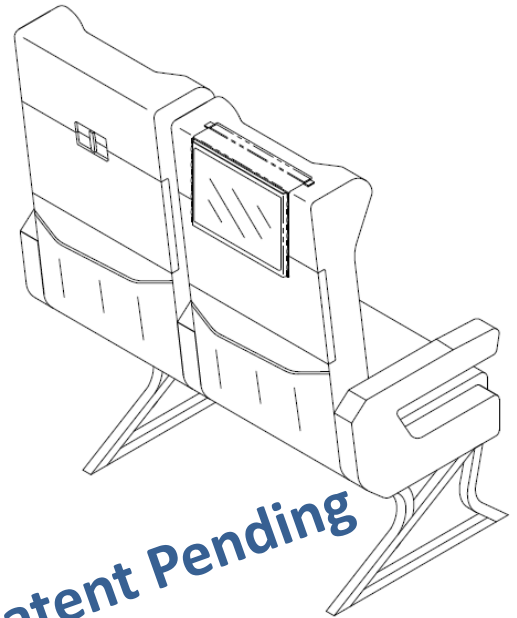

PED Pouch™

The **Personal Electronic Device (PED) Pouch** provides a passenger enhancement solution that is long overdue. Now you can use your PED hands-free without taking up tray table space. The PED Pouch™ also provides an adjustable viewing angle to prevent neck strain during your flight.

Your PED can now be positioned in a location and angle best suited for your comfort and satisfaction!

Features

- ✓ Designed to fit existing iPads®, Android® Tablets, E-Book Readers, cell phones, etc.
- ✓ Clear viewing window also permits passenger to control their PED with touch sensitive operation.
- ✓ Attaches to every aircraft seat, without impacting seat certification.
- ✓ Slots on all sides accommodate charging cables, headphones, etc.
- ✓ Mechanism on backside of PED Pouch™ provided to adjust viewing angle of the PED for optimal viewing.
- ✓ Meets FAA flammability requirements (FAR 25.853).
- ✓ Available in a wide variety of leather and fabric options to meet airline branding and interior design requirements.
- ✓ A complimentary solution to airlines offering Wi-Fi and streaming IFE.

Patent Pending

Tracking Option

- ✓ Embedded Radio Frequency Identification (RFID) device can be embedded into the PED Pouch™ to ensure it is not removed without authorization.

Kanar Technologies, LLC.

A Global Aerospace Design Corp. company