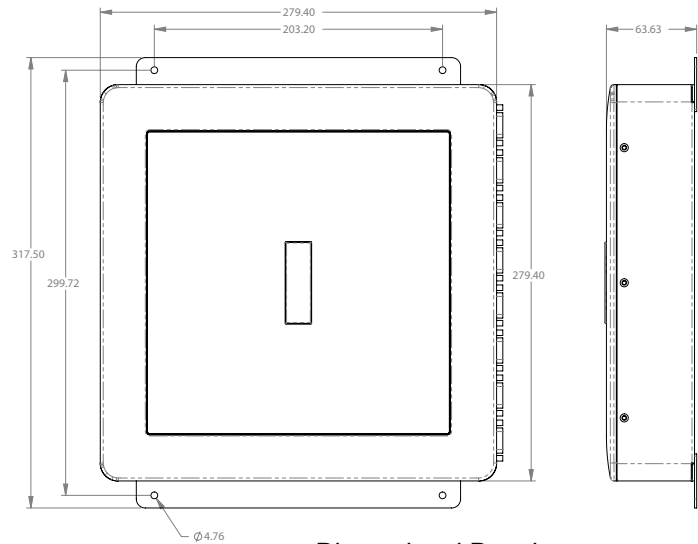

Wireless Access Point

Dimensional Drawing

Product Description

The Wireless Access Point (WAP) is a full-featured 802.11 a/b/g/n WiFi hotspot, with three antenna connections.

A single six-wire connection between the WAP and the APE provides control and data communication and power. This greatly simplifies installation and maintenance, and reduces wiring complexity and potential failure points.

- Power: 5VDC, 2A max (supplied by APE)
- Weight: 3.49 lbs.
- Dimensions: 317.5mm x 279.4mm x 63.63mm

Advantages

- Backs up wired connection
- Full Internet and email capability
- Utilizes Apps
- Compatible with Android and iOS