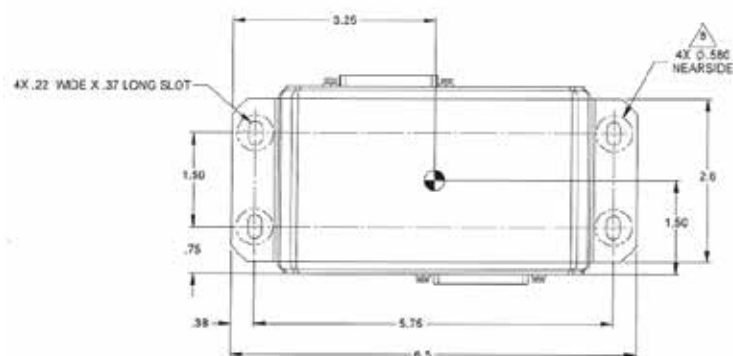

Break Out Box

Dimensional Drawing

Product Description

- The Break-out Box supports 3 PIPs.
- You can daisy chain 3 BOBs onto an APE to support up to 12 Passenger PIPs.
- The third BOB in a daisy chain can carry through to an APE to support an additional twelve PIPs

Advantages

Scalable
Redundant
Powers all seats

Specifications

Power: 115VAC, 400Hz, 1.9A max
Weight: 6.62 lbs.
Dimensions: 6.5" x 2.6" x 1.5"

Features

Lowest weight
Lowest cost
Lowest power
High reliability
Flexible hardware and software