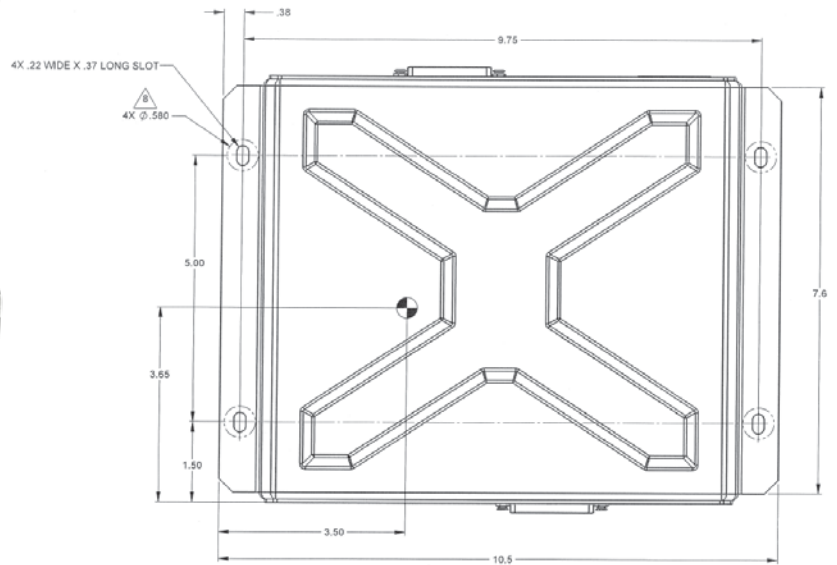

Aircraft Power Entertainment

Dimensional Drawing

Product Description

The Aircraft Power Entertainment (APE) is the heart of the THER system. It provides up to 3 passengers with power, audio and video on demand, and connectivity. Compatible with both Passenger Interface Ports for passengers to use their own smartphones or tablets, AEDs and ANMs, the APE drives content and connection to all video devices on the aircraft from a single LRU.

Specifications

- Power: 115VAC, 400Hz, 1.9A max
- Weight: 6.62 lbs.
- Dimensions: 10.5" x 8" x 2.2"

Advantages

- Scalable
- Redundant
- Powers all seats
- Stores up to 40 movies

Options

- Connectivity port
- Add BOB for additional 3 PIPs
- Larger storage capacity for 100+ movies