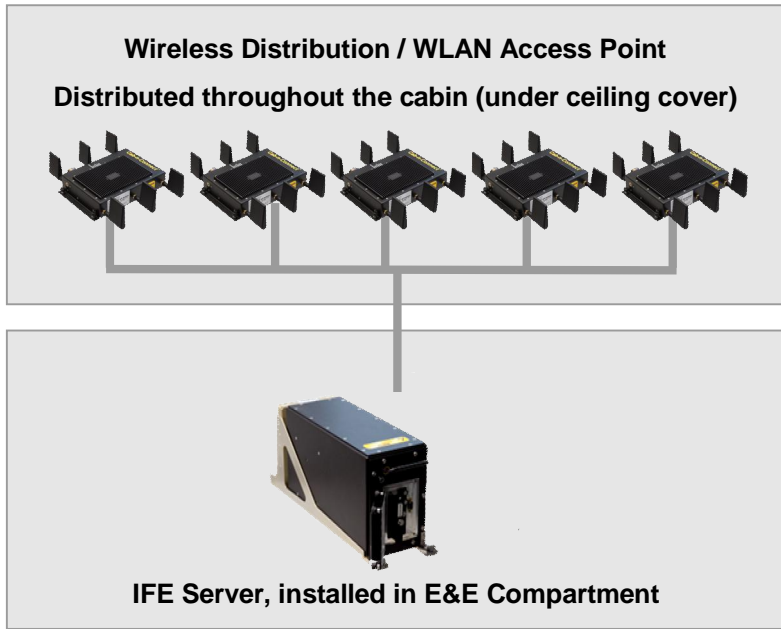

BoardConnect

Wireless In-flight Infotainment enabling Passenger Devices with Audio- and Video on demand

BoardConnect for Condor:

- Installation of 5 Wireless LAN Access Points for AVoD distribution
- 2 IFE server for redundancy